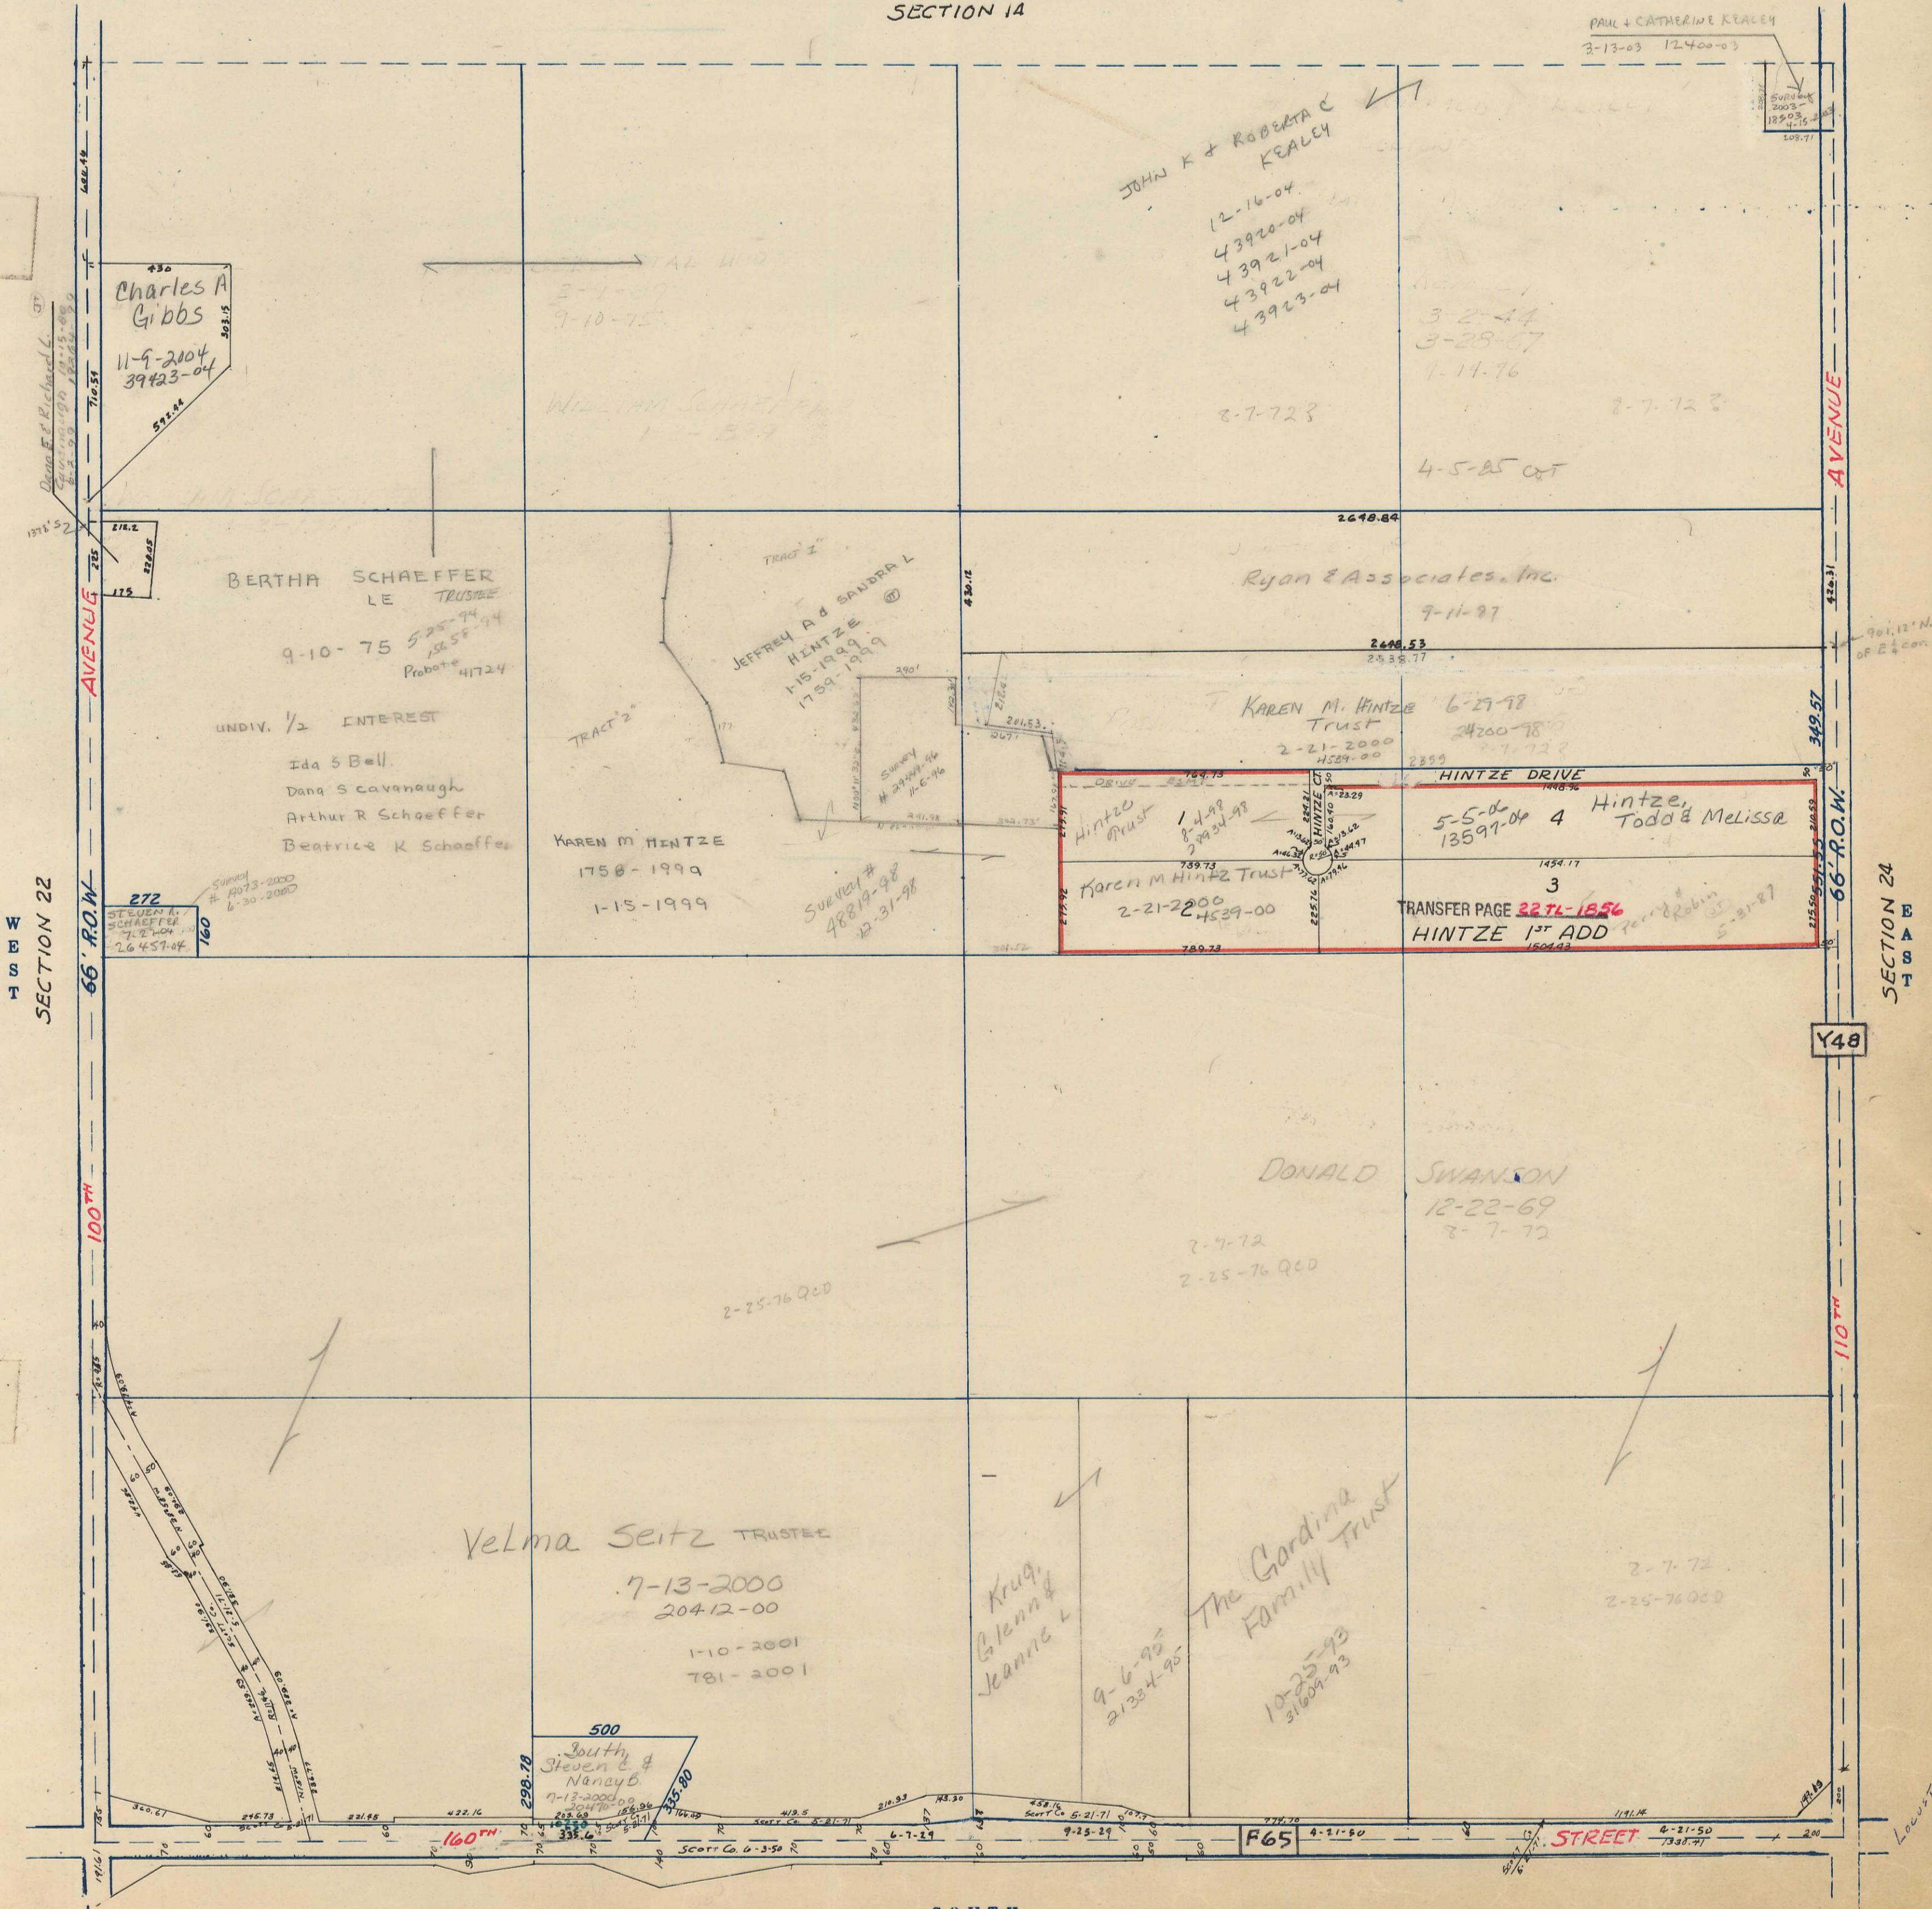

SECTION 23

Township 78-North; Range 2  
EAST OF THE FIFTH PRINCIPAL MERIDIAN  
SCOTT COUNTY, IOWA  
BLUE GRASS TOWNSHIP

SCALE IN CHAINS

SCALE IN FEET

Transfer Page 51d-54

NORTH SECTION 14

SECTION 22

66' R.O.W.

100 TH

110 TH

160 TH

STREET

SECTION 24 EAST

Y48

66' R.O.W.

110 TH

160 TH

STREET

SOUTH SECTION 26